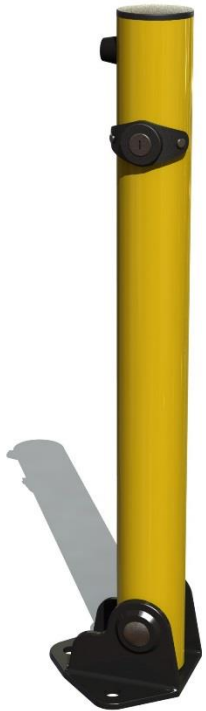

# SFD

Street Furniture Direct 

Street Furniture Direct Limited

Auckland Street, Burslem, Stoke on Trent  
Staffordshire ST6 2AY

T: 0800 13 13 389

E: [enquiries@streetfurnituredirect.co.uk](mailto:enquiries@streetfurnituredirect.co.uk)

W: [streetfurnituredirect.co.uk](http://streetfurnituredirect.co.uk)

When you need  
it yesterday

Fold Down Bollard:

**SFD581**

**Specifications**

Height 620mm. Diameter 63.5mm. Mild Steel Powder Coated  
Yellow. Surface Mounted.